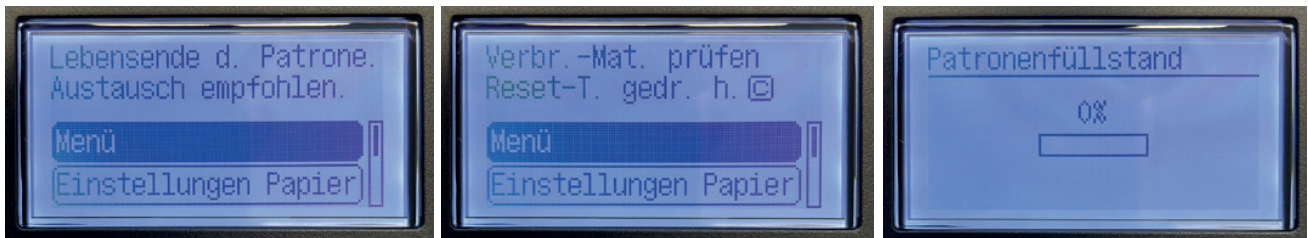

After inserting the cartridge the following status message appears:

„End of life of the cartridge. Replacement recommended.“

You can ignore this message and print as usual. The toner level indicator in the toner cartridge just doesn't work.