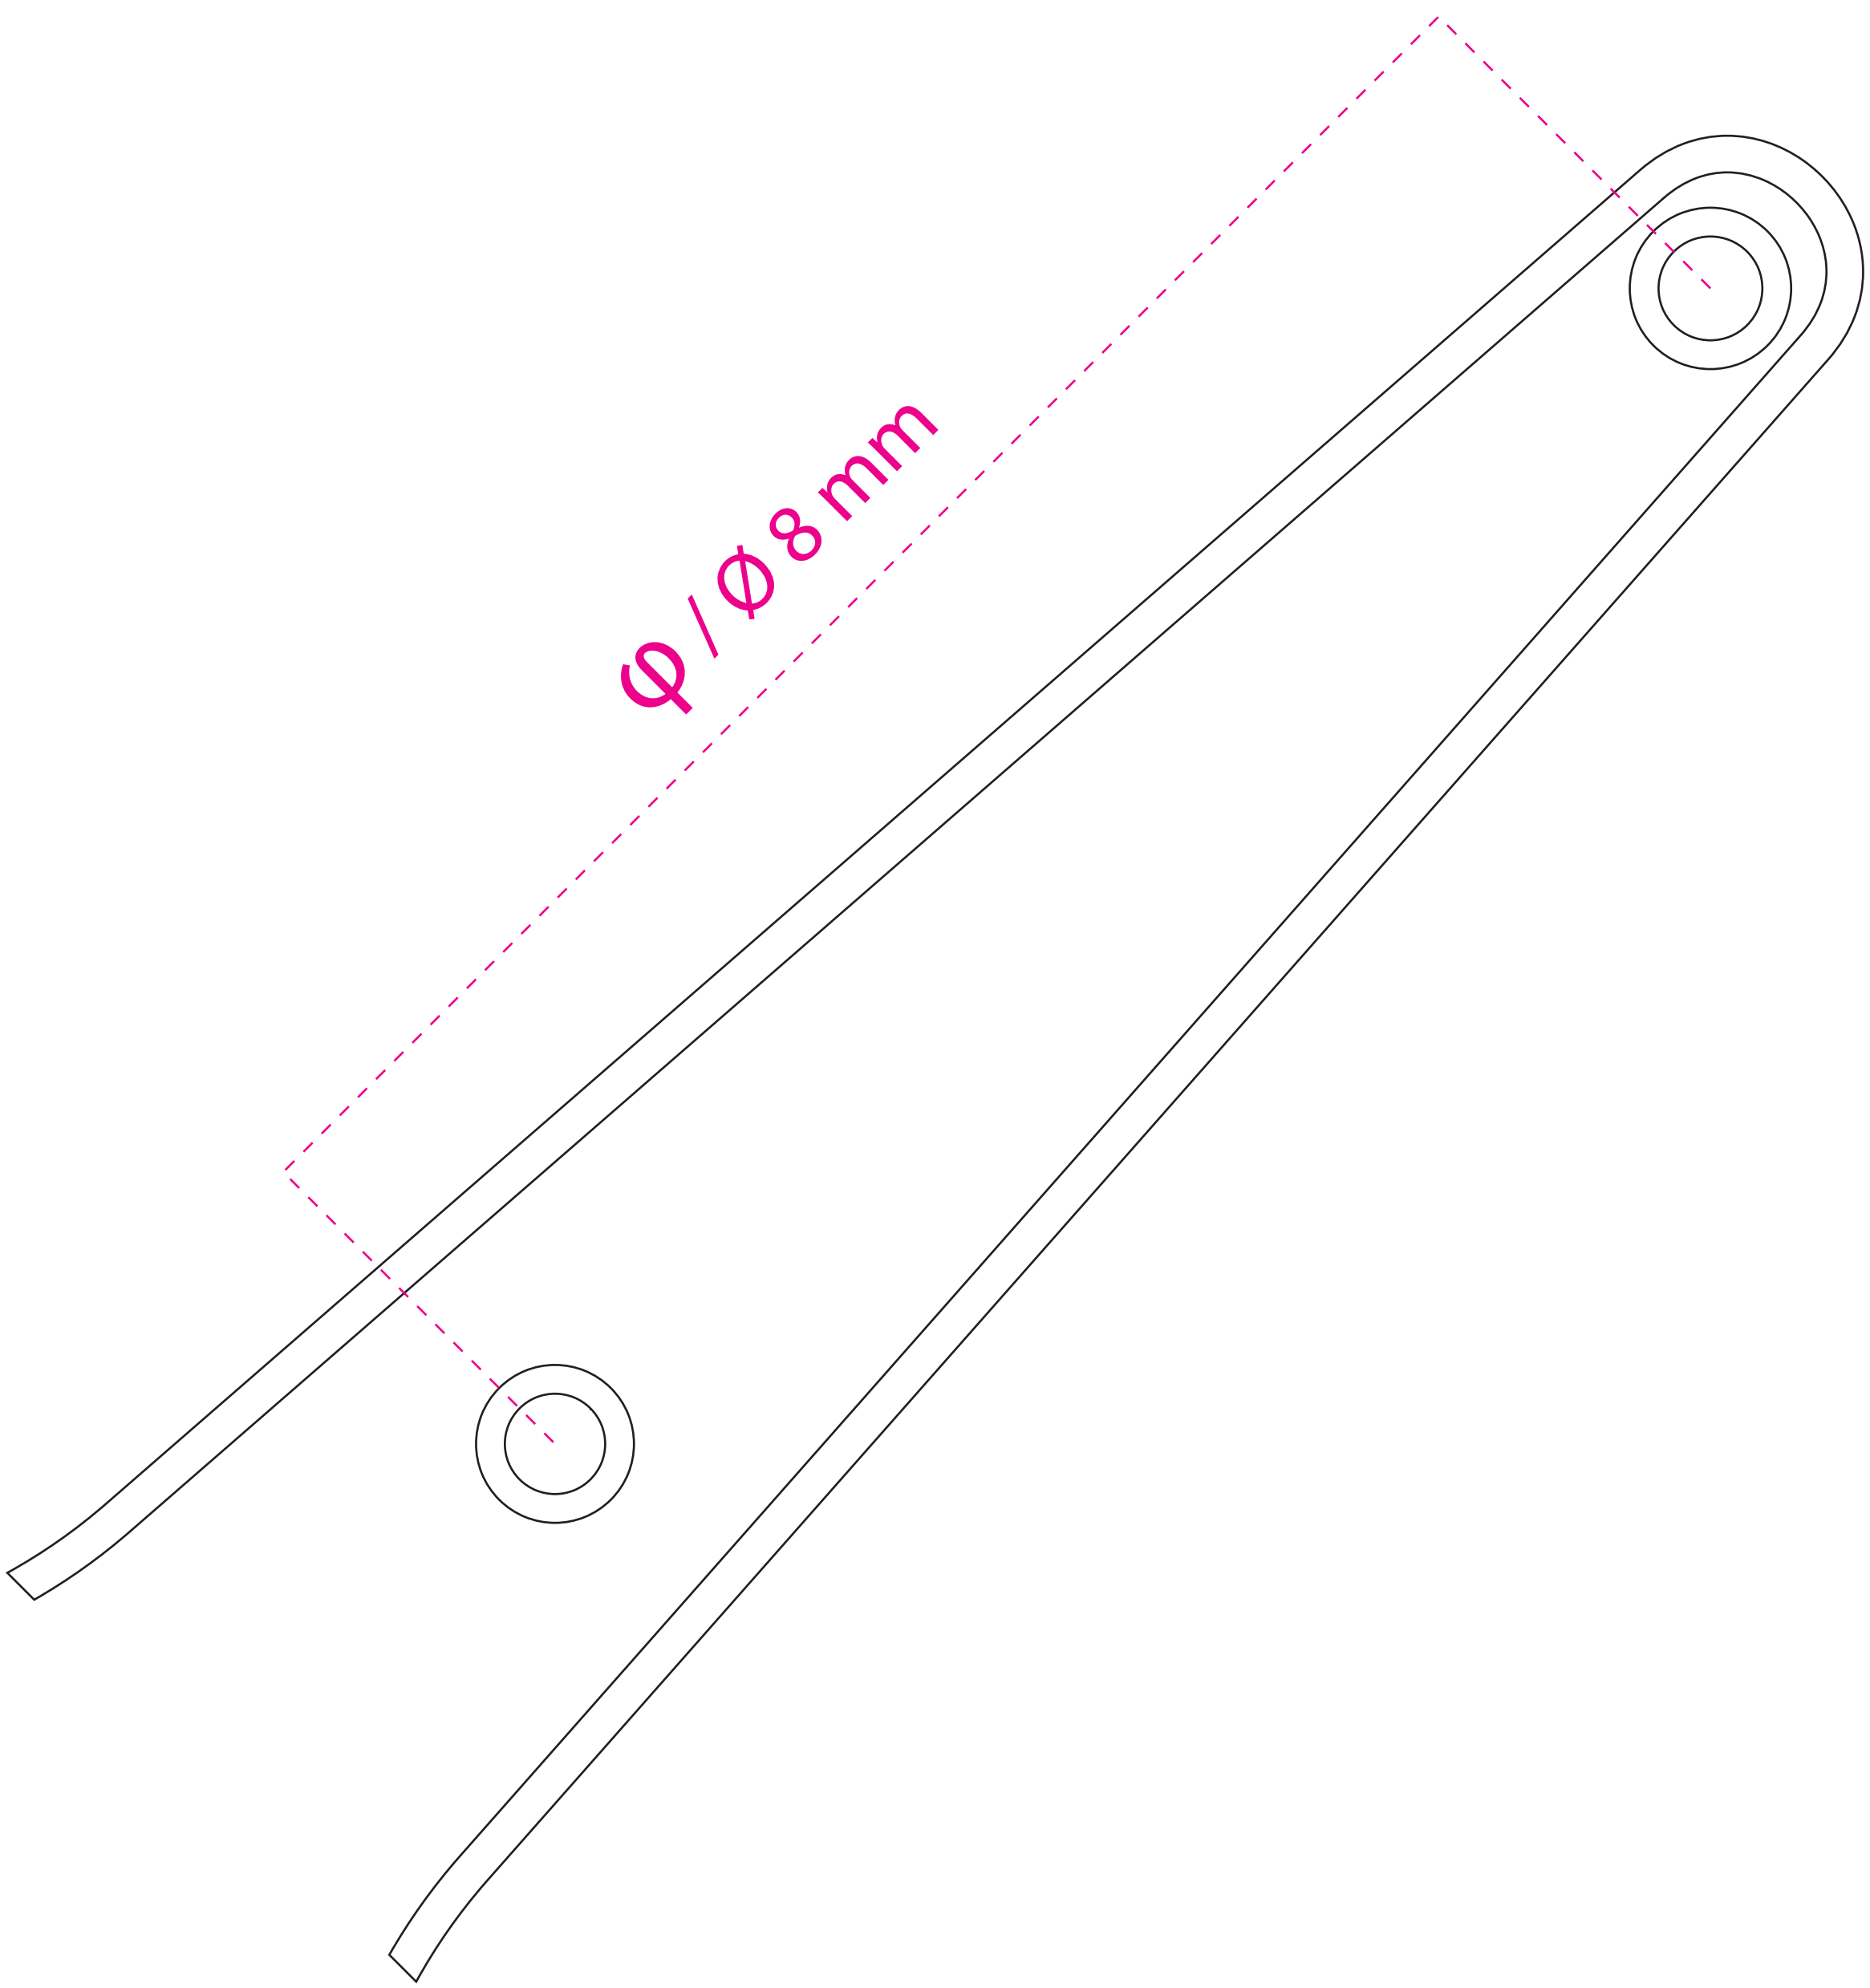

78240 Table base.

110 X 70 CM, BLACK
 Suitable for tabletops 110x70 cm, 110x69 cm and 100x60 cm

Scale 2:1

Scale 1:1